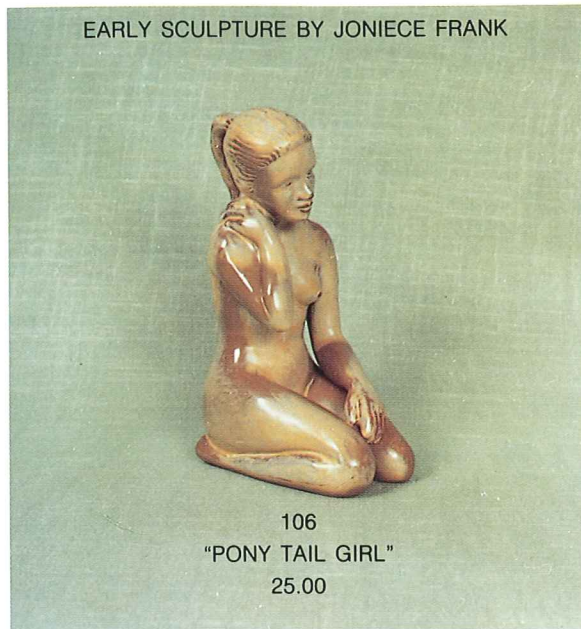

## CREATIONS BY GRACE LEE

GRACE LEE

"THE YOUTHFUL MADONNA"  
 F.P. 1986  
 RUBBED BISQUE ONLY

Boxed  
 \$15.00

5.00 109-BABY BIRD

5.00 108-MOTHER BIRD

AVAILABLE IN ALL ELEVEN COLORS.  
 ADD 50% FOR FLAME