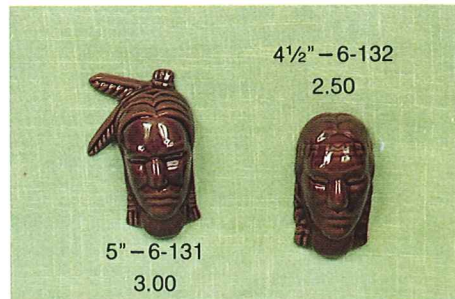

## CREATIONS BY GRACE LEE

GRACE LEE

"THE YOUTHFUL MADONNA"  
 F.P. 1986  
 RUBBED BISQUE ONLY

Boxed  
 \$15.00

5.00 109-BABY BIRD

5.00 108-MOTHER BIRD

AVAILABLE IN ALL ELEVEN COLORS.  
 ADD 50% FOR FLAME