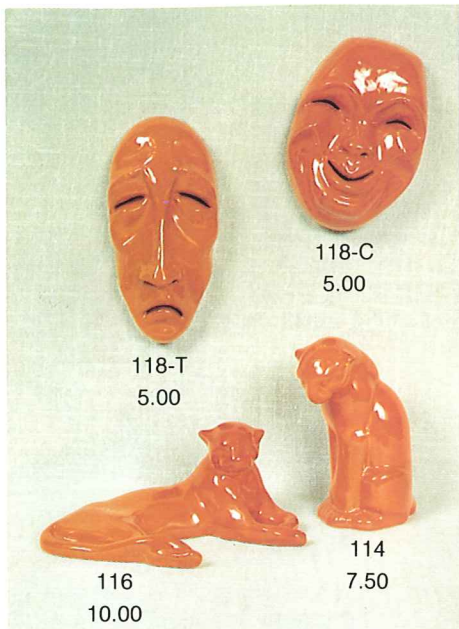

## CREATIONS BY GRACE LEE

GRACE LEE

"THE YOUTHFUL MADONNA"  
 F.P. 1986  
 RUBBED BISQUE ONLY

Boxed  
 \$15.00

5.00 109-BABY BIRD

5.00 108-MOTHER BIRD

AVAILABLE IN ALL ELEVEN COLORS.  
 ADD 50% FOR FLAME

MARE AND COLT - #103  
 12" TALL - 7.50

INDIAN MAIDEN - #101  
 12" TALL - 7.50

ONLY in:  
 Rubbed Bisque

SQUIRREL - #105  
 6" TALL - 5.00

COYOTE - #102  
 12½" TALL - 7.50

INDIAN MADONNA #104 - 14" TALL - 15.00  
 AVAILABLE IN Rubbed Bisque, Navy Blue & White